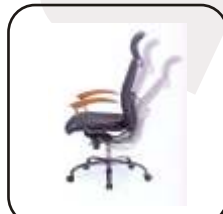

B164B-BK.C

Specifications

- Guest Chair Leather I
- Padded arms
- Cab Chromed feet
- Color : Black, Chrome

A177-BK.C

Specifications

- High Back Executive leather I Seat
- Perforated Fabric Back
- Wooden Arms
- Chromed Feet w/wheels
- Color : Black, Henna-Cherry Chrome

Guest Chairs