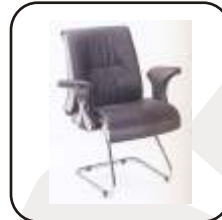

Guest Chairs

B178B-BK.C